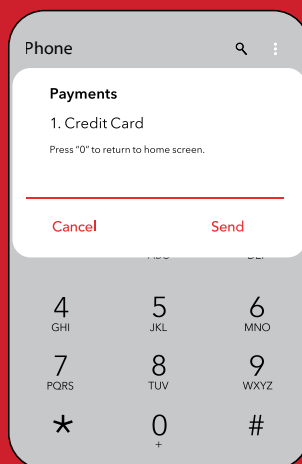

konnnect*525#

mobile banking made easy

Mobile Banking User Guide

Now you can bank whenever, wherever, 24/7.

- Account enquiry
- Top-up services *Easipay & mobile*
- Payments
- Funds transfer
- My services