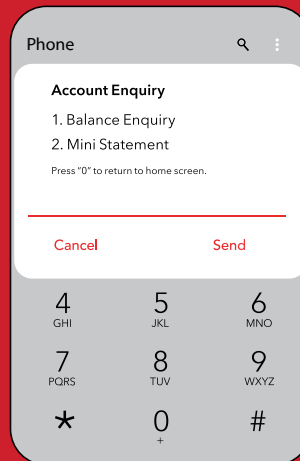

konnnect*525#

mobile banking made easy

Mobile Banking User Guide

Now you can bank whenever, wherever, 24/7.

- Account enquiry
- Top-up services *Easipay & mobile*
- Payments
- Funds transfer
- My services