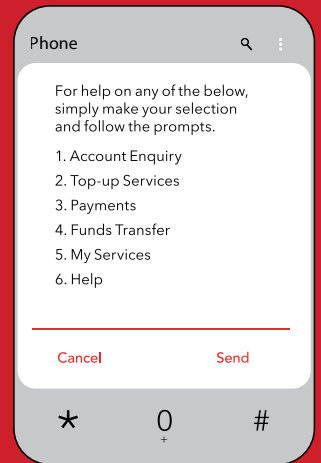

konnnect*525#

mobile banking made easy

Mobile Banking User Guide

Now you can bank whenever, wherever, 24/7.

- Account enquiry
- Top-up services *Easipay & mobile*
- Payments
- Funds transfer
- My services