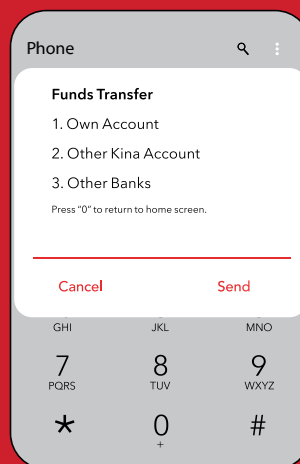

konnnect*525#

mobile banking made easy

Mobile Banking User Guide

Now you can bank whenever, wherever, 24/7.

- Account enquiry
- Top-up services *Easipay & mobile*
- Payments
- Funds transfer
- My services