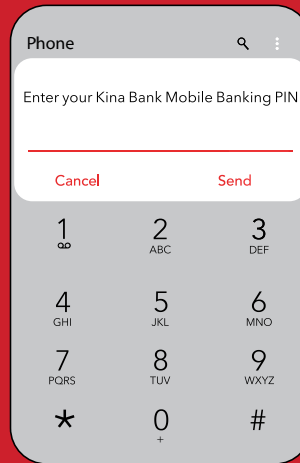

konnnect*525#

mobile banking made easy

Mobile Banking User Guide

Now you can bank whenever, wherever, 24/7.

- Account enquiry
- Top-up services *Easipay & mobile*
- Payments
- Funds transfer
- My services