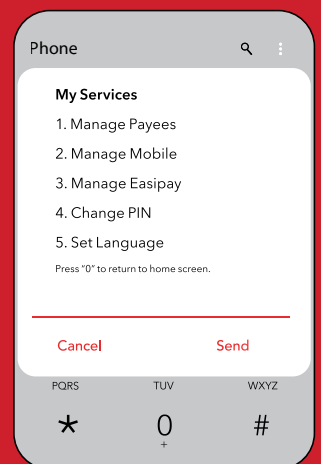

konnnect*525#

mobile banking made easy

Mobile Banking User Guide

Now you can bank whenever, wherever, 24/7.

- Account enquiry
- Top-up services *Easipay & mobile*
- Payments
- Funds transfer
- My services