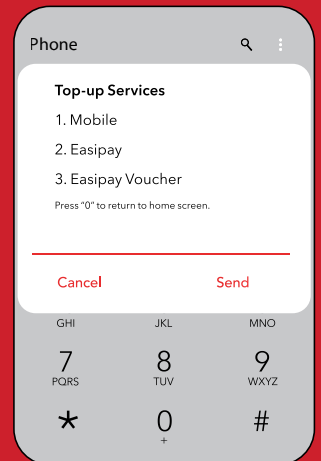

konnnect*525#

mobile banking made easy

Mobile Banking User Guide

Now you can bank whenever, wherever, 24/7.

- Account enquiry
- Top-up services *Easipay & mobile*
- Payments
- Funds transfer
- My services