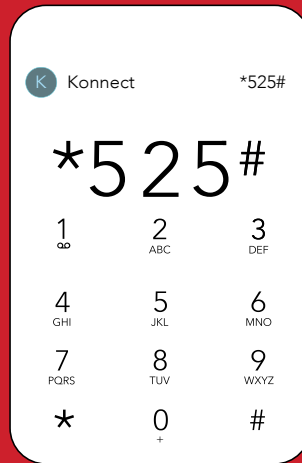

konnnect*525#

mobile banking made easy

Mobile Banking User Guide

Now you can bank whenever, wherever, 24/7.

- Account enquiry
- Top-up services *Easipay & mobile*
- Payments
- Funds transfer
- My services